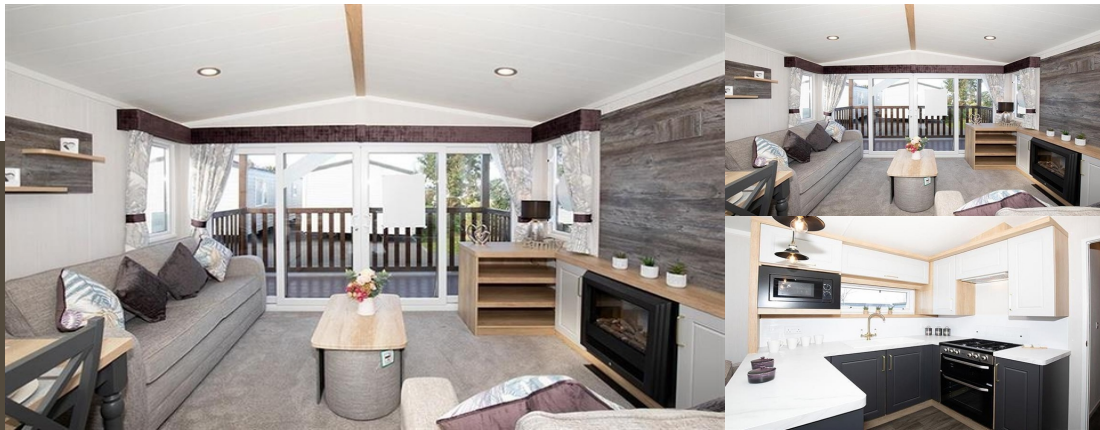

Swift Bordeaux Escape, (2022) Static Caravans for sale

£ 69,995

📍 Essex, Eastern

Parklink

<https://www.parklink.uk/>

07917868629

- On-site
- Swift
- Bordeaux Escape
- 12

Description

Price includes; Decking. This two-bedroom 2022 Swift Bordeaux offers exceptional value for money whilst providing the most decadent and revitalising experience. The bright and airy living area is elegant and well appointed, offering a cosy yet spacious retreat all year round. The 'Maldives' soft furnishings scheme conjures a sophisticated aspect which complements the overall interior design. The freestanding two-piece suite is perfectly positioned beside the framed feature fireplace. There's a TV point for relaxing evenings in and a gorgeous large mirror for extra flair. The well-equipped kitchen features streamlined soft-close kitchen units, as well as laminate worktops for an on-trend look. Top quality appliances and ample cupboard space ensure the family chef will be well catered for. The free-standing dining table and chairs are the perfect spot to enjoy a hearty home cooked meal. The family bathroom is sheer luxury; it's of a great size with LED vanity spotlights and soft, calming colour schemes- continuing the great sense of peace within the Bordeaux. There is also an en-suite to the luxurious master bedroom. The convenient twin room will make inviting guests simple, you'll be proud to show off this home. The Swift Bordeaux makes for the perfect escape for memory making, both as a couple or with the whole family.

To see this ad online, go to [caravansforsale.co.uk](https://www.caravansforsale.co.uk) and search for **CS2030B20**

Category Static Caravans

Subcategory On-site

Make Swift

Model Bordeaux Escape